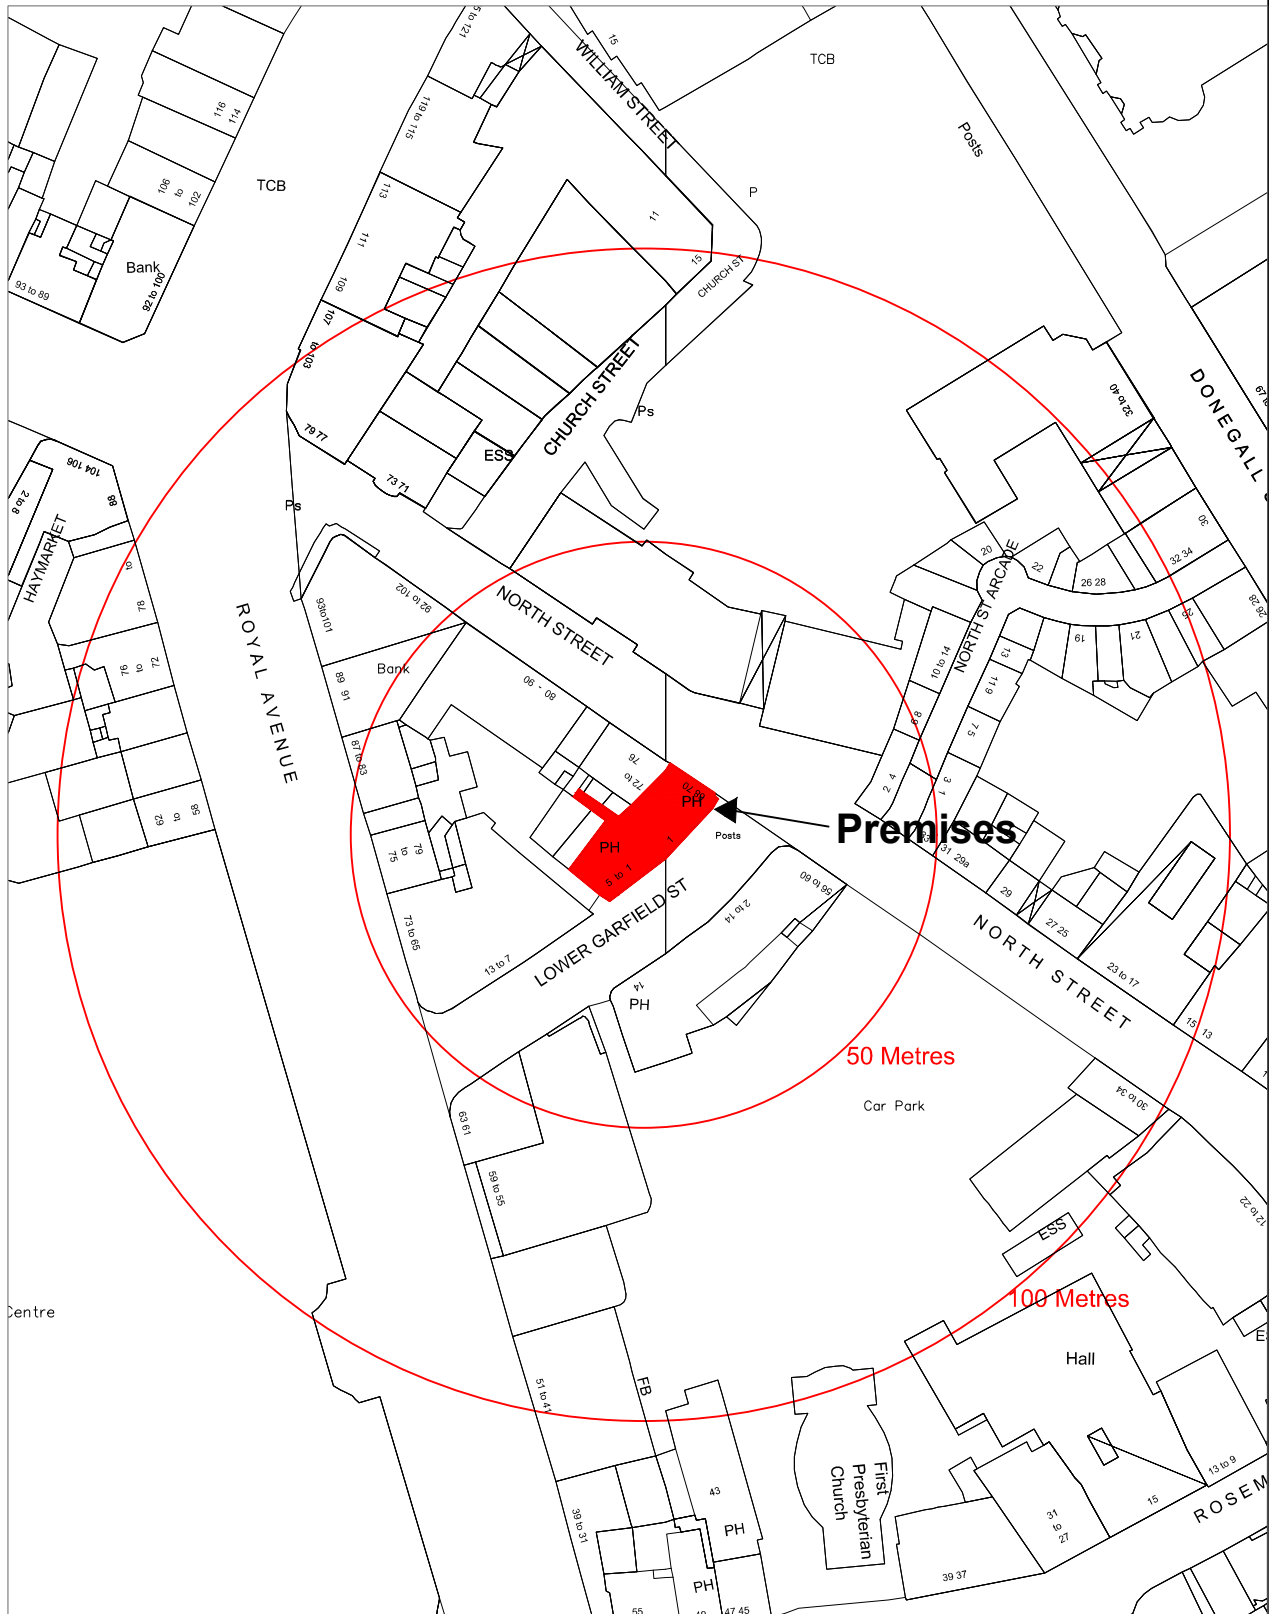

Building Control Service

100 METRES

Premises

50 Metres

100 Metres

DRAWN BY **M Treacy**

DATE **4/12/2019**

**The Deers Head
Lower Garfield Street**

SCALE **1:1250 @ A4**